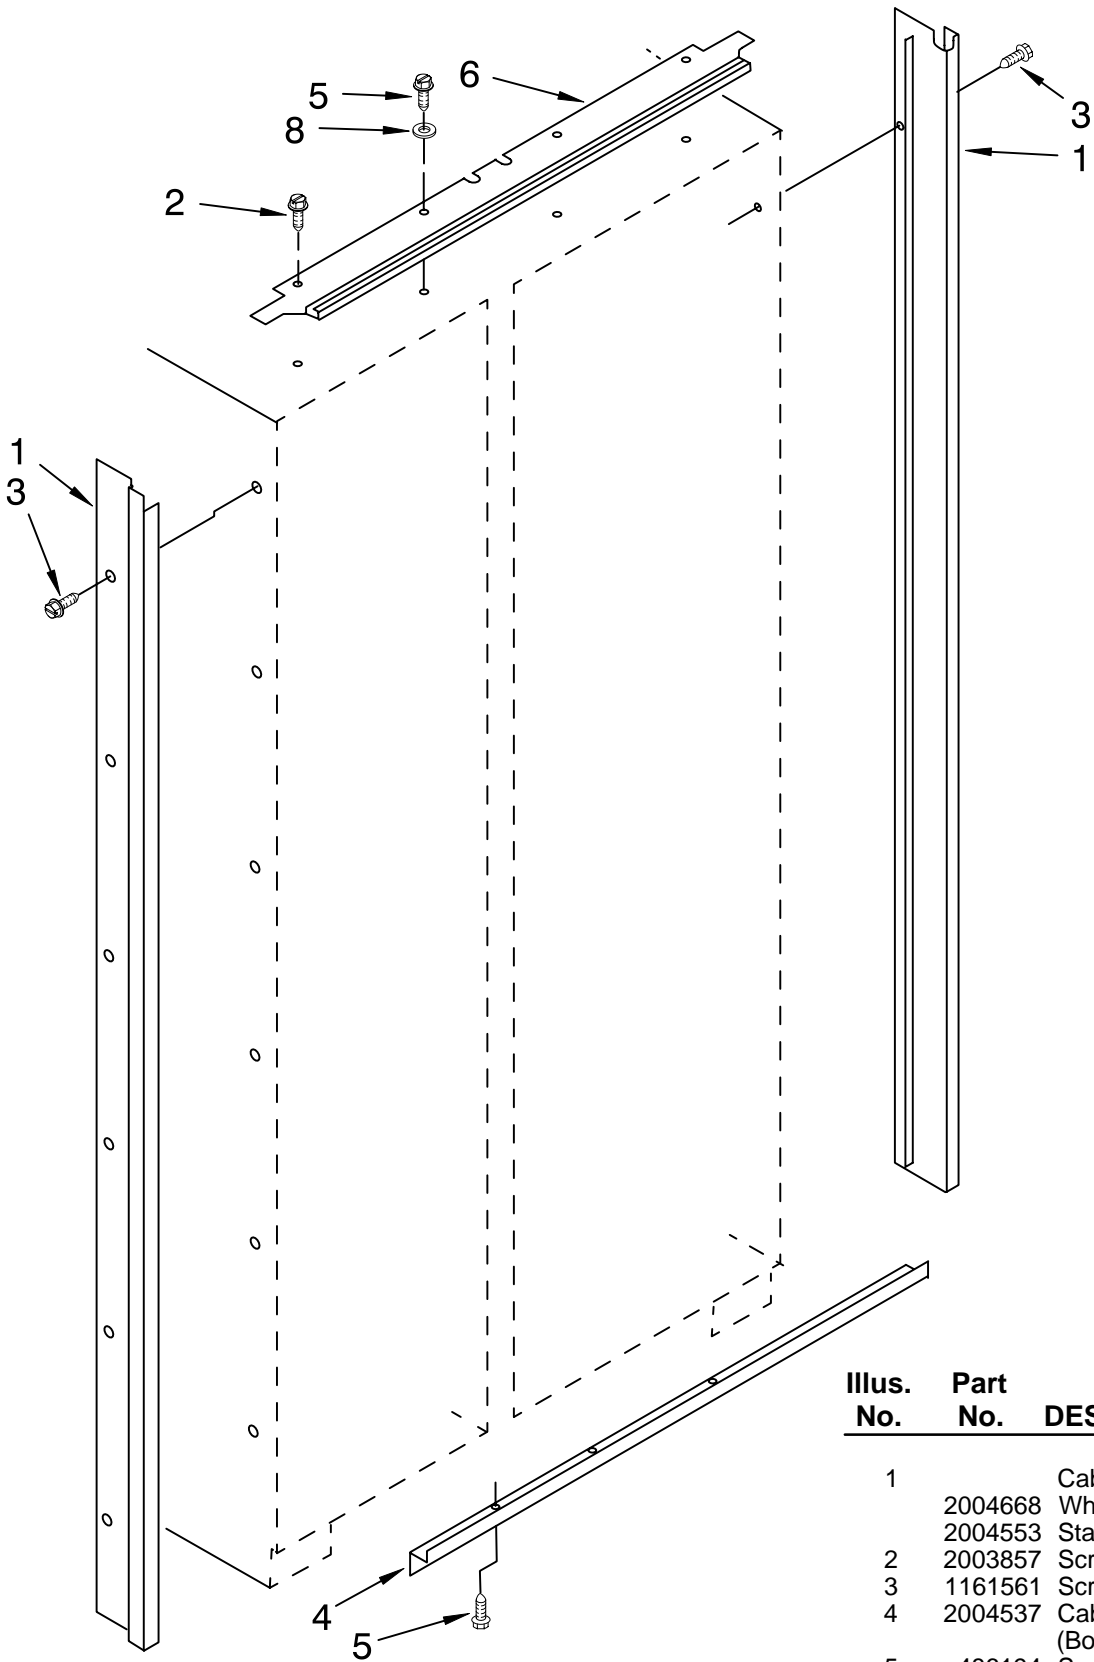

CABINET TRIM PARTS

For Models: KSSS42QDW05, KSSS42QDX05

Illus. No.	Part No.	DESCRIPTION
1	2004668	Cabinet, Trim (2) White
	2004553	Stainless Steel
2	2003857	Screw
3	1161561	Screw
4	2004537	Cabinet, Trim (Bottom)
5	486194	Screw
6	2003646	Cabinet, Trim Top
8	487944	Washer (2)

FOR ORDERING INFORMATION REFER TO PARTS PRICE LIST